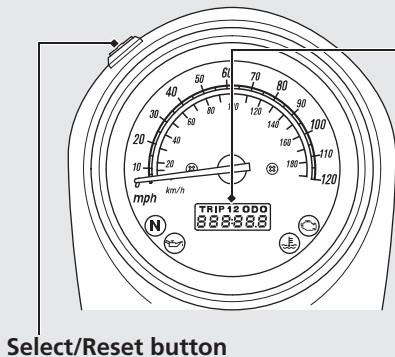

Instruments

TRIP 12 ODO
888.888

Odometer [ODO], Tripmeter [TRIP 1/2] & Clock
Select/Reset button switches between odometer, tripmeters & clock.

- Odometer: Total distance ridden.
- Tripmeter: Distance ridden since tripmeter was reset (press and hold Select/Reset button to reset to 0.0 mile/km).

Odometer ———> **ODO**
1208

Tripmeters ———> **TRIP 1**
240

TRIP 2
320

Clock ———> **10:25**