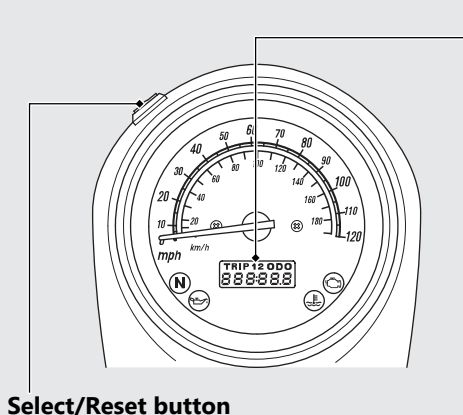

Instruments

Odometer [ODO]/Tripmeter [TRIP 1/2]/ Clock (24-hour display)

Select/Reset button switches between the odometer, tripmeters and clock.

- Odometer: Total distance ridden.
- Tripmeter: Distance ridden since tripmeter was reset (press and hold Select/Reset button to reset to 0.0).