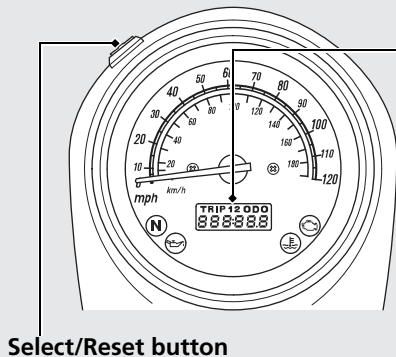

# Instruments

**TRIP 12 ODO**  
**888:88.8**

**Odometer [ODO], Tripmeter [TRIP 1/2] & Clock**  
Select/Reset button switches between odometer, tripmeters & clock.

- Odometer: Total distance ridden.
- Tripmeter: Distance ridden since tripmeter was reset (press and hold Select/Reset button to reset to 0.0 mile/km).

Odometer ———> **ODO**  
**1208**

Tripmeters ———> **TRIP 1**  
**24.0**

**TRIP 2**  
**32.0**

Clock ———> **10:25**