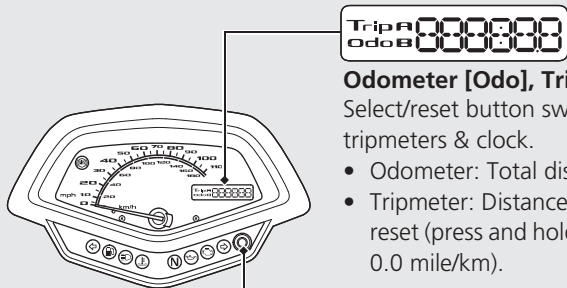

Instruments

Select/Reset button

Odometer [Odo], Tripmeter [Trip A/B] & Clock
Select/reset button switches between odometer, tripmeters & clock.

- Odometer: Total distance ridden.
- Tripmeter: Distance ridden since tripmeter was reset (press and hold select/reset button to reset to 0.0 mile/km).