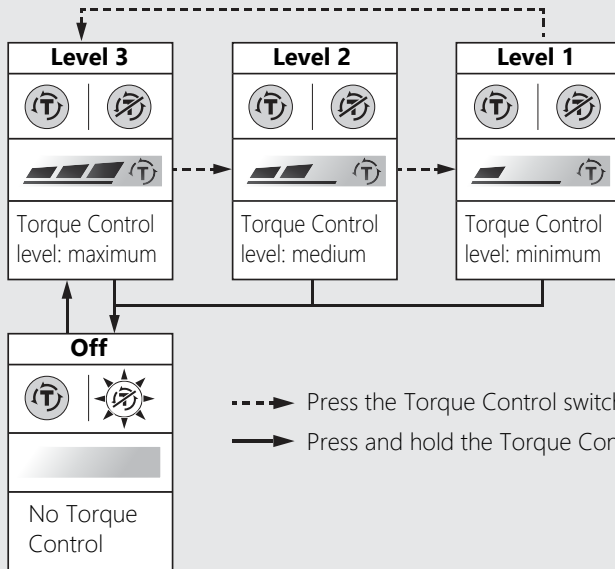

Honda selectable torque control *(Continued)*

-----> Press the Torque Control switch

————> Press and hold the Torque Control switch