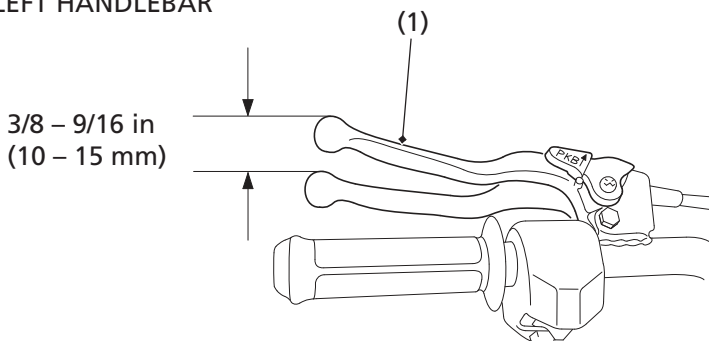

Brakes

Rear Brake Lever Freeplay

LEFT HANDLEBAR

(1) rear brake lever/parking brake lever

Inspection

Measure the distance the rear brake lever/parking brake lever (1) moves before the brake starts to take hold. Freeplay (measurement at the tip of the end of the brake lever) should be:

3/8 - 9/16 in (10 - 15 mm)

If necessary, adjust to the specified range.