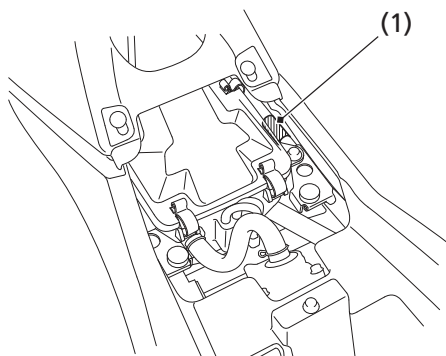

Vehicle Identification

Color Label & Code

The color label (1) is attached to the frame under the seat. Remove the seat (page 95) to check the label.

The color code is helpful when ordering replacement parts. You may record the color and code in the Quick Reference section at the rear of this manual.

UNDER SEAT

(1) color label