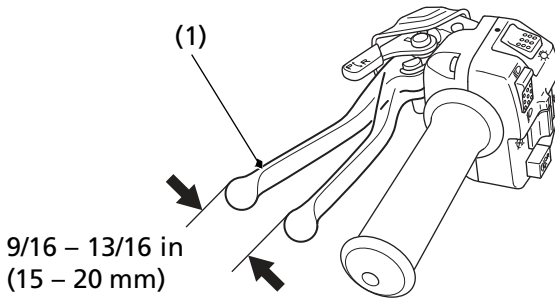

Rear Brake Lever Freeplay

LEFT HANDLEBAR

(1) rear brake lever/parking brake lever

Inspection

Measure the distance the rear brake lever/parking brake lever (1) moves before the brake starts to take hold. Freeplay, measurement at the tip of the end of the brake lever, should be:

9/16 – 13/16 in (15 – 20 mm)

If necessary, adjust to the specified range.