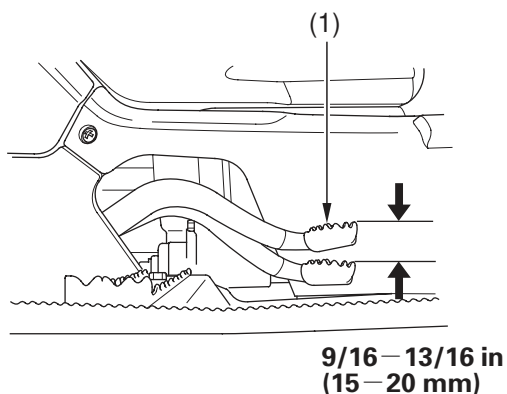

Rear Brake Pedal Freeplay

RIGHT SIDE

(1) rear brake pedal

Inspection

Measure the distance the rear brake pedal (1) moves before the brake starts to take hold. Freeplay, measurement at the tip of the end of the pedal, should be:

9/16 – 13/16 in (15 – 20 mm)

If necessary, adjust to the specified range.