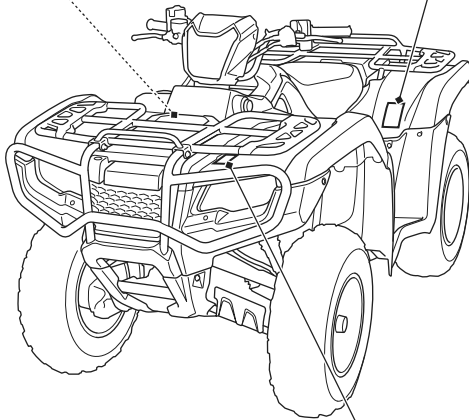

Safety Labels

⚠ WARNING

Improper tire pressure or overloading can cause loss of control.

Loss of control can result in severe injury or death.

- Cold tire pressure :
Front : 4.4psi (30kPa)
Rear : 4.4psi (30kPa)
- Maximum weight capacity : 573lbs. (260kg)

⚠ WARNING

Overloading this ATV or carrying cargo improperly can change handling, stability and braking performance and can lead to an accident.

Never exceed the maximum front cargo limit of : 99 lbs (45 kg).