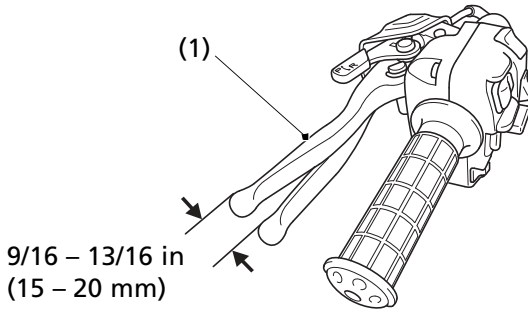

Rear Brake Lever Freeplay

LEFT HANDLEBAR

(1) rear brake lever/parking brake lever

Inspection

Measure the distance the rear brake lever/parking brake lever (1) moves before the brake starts to take hold. Freeplay, measurement at the tip of the end of the brake lever, should be:

9/16 – 13/16 in (15 – 20 mm)

If necessary, adjust to the specified range.