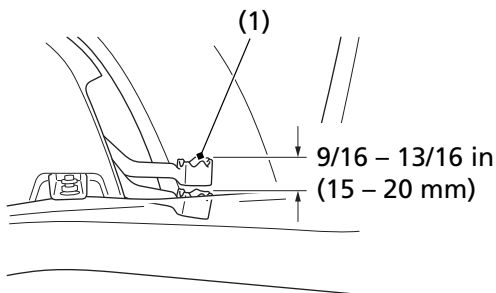

Rear Brake Pedal Freeplay

RIGHT SIDE

(1) rear brake pedal

Inspection

Measure the distance the rear brake pedal (1) moves before the brake starts to take hold. Freeplay, measurement at the tip of the end of the pedal, should be:

9/16 – 13/16 in (15 – 20 mm)

If necessary, adjust to the specified range.