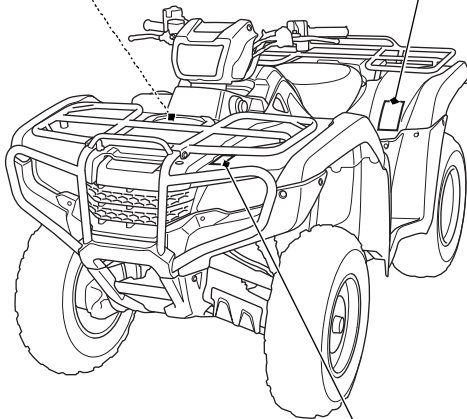

Safety Labels

⚠ WARNING

Improper tire pressure or overloading can cause loss of control.
Loss of control can result in severe injury or death.

- Cold tire pressure :
Front : 4.4psi (30kPa)
Rear : 4.4psi (30kPa)
- Maximum weight capacity : 551lbs. (250kg)

⚠ WARNING

Overloading this ATV or carrying cargo improperly can change handling, stability and braking performance and can lead to an accident.

Never exceed the maximum front cargo limit of : 88 lbs (40 kg).