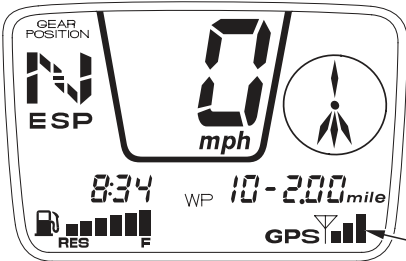

# Satellite Status

The satellite status indicates the amount of information received from GPS satellites in one of three possible categories:

Display	Status	
	Not Usable	The system is signaling (flashing antenna mark) that your position fix is not available.
	2D Navigation	The system has determined latitude and longitude, but is unable to determine altitude. 2D Navigation is not as accurate as 3D Navigation.
	3D Navigation	The system has determined latitude, longitude, and altitude. The receiver is ready to provide navigational information.

(1)

(1) satellite status (signal strength indicator )

- If there are large obstacles nearby or overhead, move to a new location with a clear view of the sky.