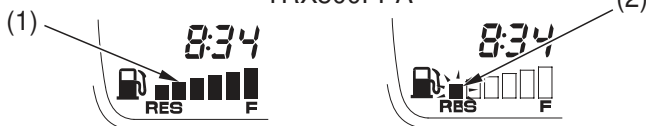

Indicators & Displays

Fuel Gauge

The fuel gauge liquid crystal display (1) shows the approximate fuel supply available. The fuel tank capacity is:

3.96 US gal (15.0 ℓ)

When segment RES (2) flashes, you should refill the tank as soon as possible. The amount of fuel remaining when the flashing starts is approximately:

0.66 US gal (2.5 ℓ)

TRX500FA

TRX500FPA

(1) fuel gauge

(2) segment RES

All segments will flash, when the fuel gauge function is fails. See your Honda dealer.

TRX500FA

TRX500FPA