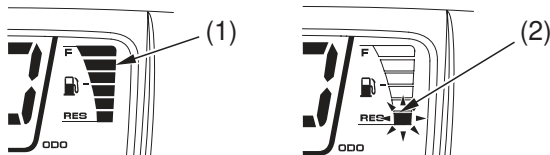

Indicators & Displays

Fuel Gauge

The fuel gauge liquid crystal display (1) shows the approximate fuel supply available. The fuel tank capacity is:

3.96 US gal (15.0 ℓ)

When segment RES (2) flashes, you should refill the tank as soon as possible. The amount of fuel remaining when the flashing starts is approximately:

0.66 US gal (2.5 ℓ)

TRX500FA

TRX500FPA

(1) fuel gauge

(2) segment RES

All segments will flash, when the fuel gauge function is fails. See your Honda dealer.

TRX500FA

TRX500FPA