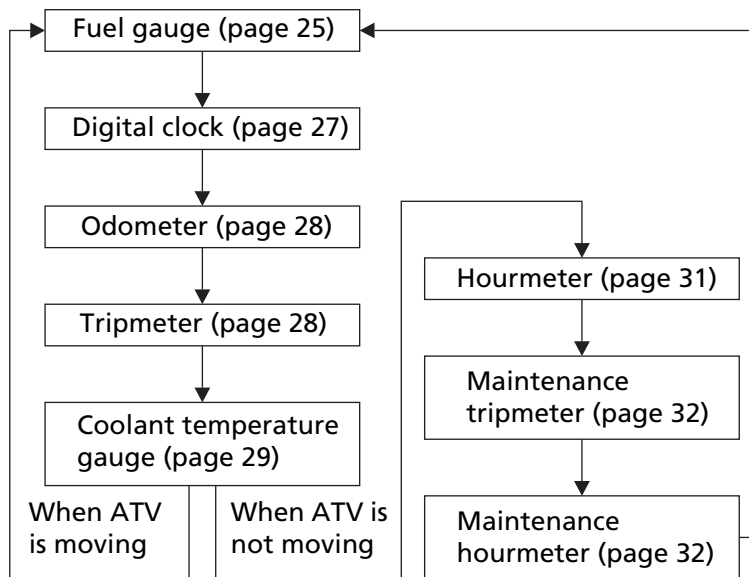

Indicators & Displays

Each time you press the mode select button, mode will change as shown in the illustration.

If there is a fuel warning with your ATV, the display will automatically change to the fuel gauge.

If you try to change the display back to ordinary display, it will automatically return to the fuel gauge.

If there is a coolant temperature warning with your ATV, the display will automatically change to the coolant temperature gauge. If you try to change the display back to ordinary display, it will automatically return to the coolant temperature gauge.