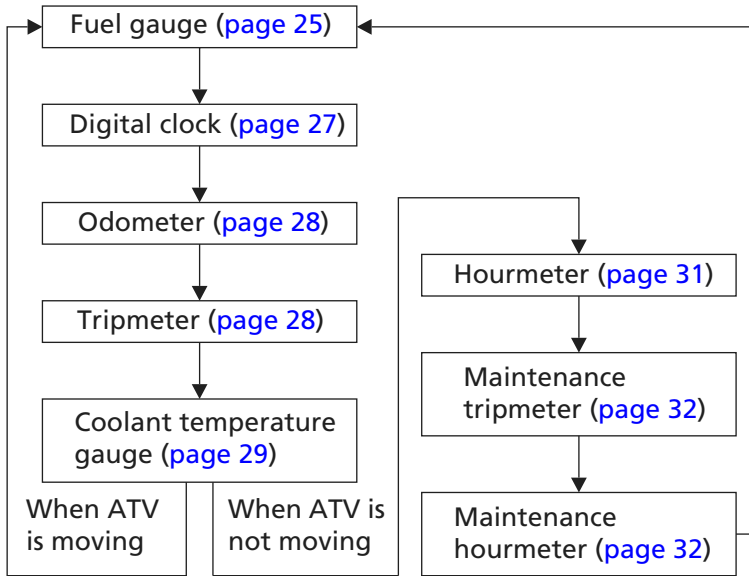

Indicators & Displays

Each time you press the mode select button, mode will change as shown in the illustration.

If there is a fuel warning with your ATV, the display will automatically change to the fuel gauge.

If you try to change the display back to ordinary display, it will automatically return to the fuel gauge.

If there is a coolant temperature warning with your ATV, the display will automatically change to the coolant temperature gauge. If you try to change the display back to ordinary display, it will automatically return to the coolant temperature gauge.