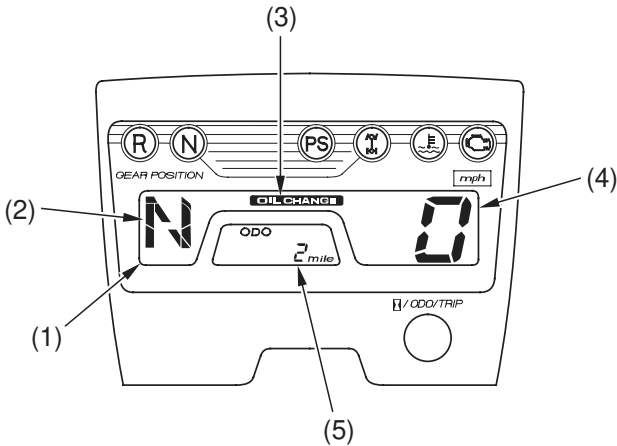

Indicators & Displays

Multi-function Display (TRX420FPM only)

The multi-function display (1) includes the following functions:

- Gear position indicator
- Oil change indicator
- Speedometer
- Odometer
- Tripmeter
- Hourmeter

- | | |
|-----------------------------|--------------------------------------|
| (1) multi-function display | (4) speedometer |
| (2) gear position indicator | (5) odometer/tripmeter/
hourmeter |
| (3) oil change indicator | |