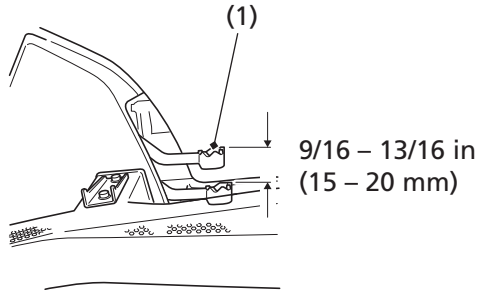

Rear Brake Pedal Freeplay

RIGHT SIDE

(1) rear brake pedal

Inspection

Measure the distance the rear brake pedal (1) moves before the brake starts to take hold. Freeplay, measurement at the tip of the end of the pedal, should be:

9/16 – 13/16 in (15 – 20 mm)

If necessary, adjust to the specified range.