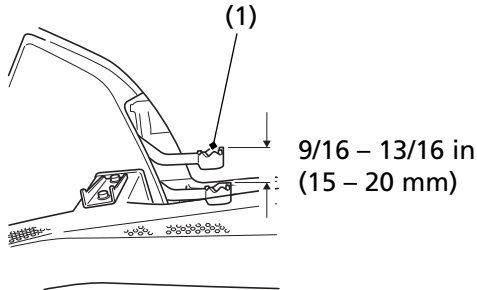

Rear Brake Pedal Freeplay

RIGHT SIDE

(1) rear brake pedal

Inspection

Measure the distance the rear brake pedal (1) moves before the brake starts to take hold. Freeplay, measurement at the tip of the end of the pedal, should be:

9/16 – 13/16 in (15 – 20 mm)

If necessary, adjust to the specified range.