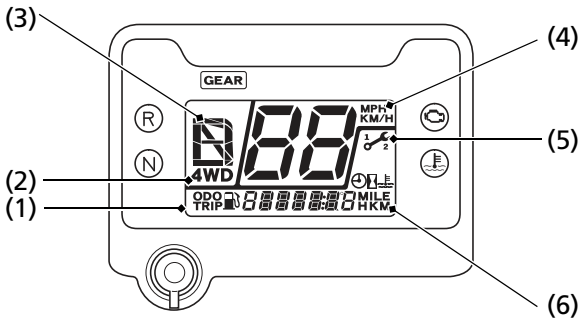

Indicators & Displays

Multi-function Display

The multi-function display (1) includes the following functions:

- | | |
|------------------------------|---------------------------|
| 4WD indicator | Digital clock |
| Gear position indicator | Odometer |
| Maintenance minder indicator | Tripmeter |
| Speedometer | Coolant temperature gauge |
| Fuel gauge | Hourmeter |
| | Maintenance tripmeter |
| | Maintenance hourmeter |

- | | |
|-----------------------------|---|
| (1) multi-function display | (5) maintenance minder indicator |
| (2) 4WD indicator | (6) fuel gauge/digital clock/odometer/tripmeter/coolant temperature gauge/hourmeter/maintenance tripmeter/maintenance hourmeter |
| (3) gear position indicator | |
| (4) speedometer | |