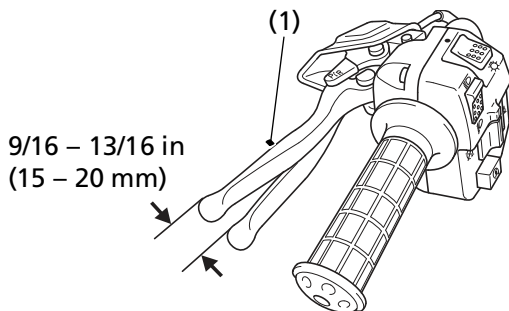

Rear Brake Lever Freeplay

LEFT HANDLEBAR

(1) rear brake lever/parking brake lever

Inspection

Measure the distance the rear brake lever/parking brake lever (1) moves before the brake starts to take hold. Freeplay (measurement at the tip of the end of the brake lever) should be:

9/16 - 13/16 in (15 - 20 mm)

If necessary, adjust to the specified range.