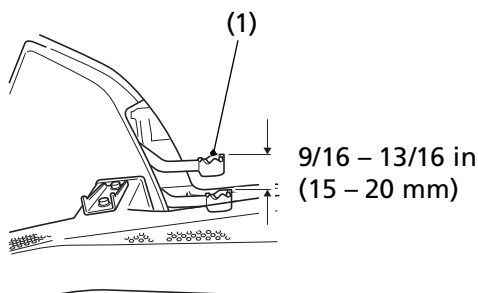

Rear Brake Pedal Freeplay

RIGHT SIDE

(1) rear brake pedal

Inspection

Measure the distance the rear brake pedal (1) moves before the brake starts to take hold. Freeplay, measurement at the tip of the end of the pedal, should be:

9/16 – 13/16 in (15 – 20 mm)

If necessary, adjust to the specified range.