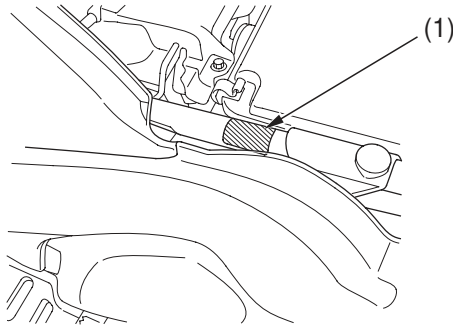

Vehicle Identification

Color Label & Code

The color label (1) is attached to the frame under the seat. Remove the seat (page 100) to check the label.

The color code is helpful when ordering replacement parts. You may record the color and code in the Quick Reference section at the rear of this manual.

UNDER SEAT

(1) color label