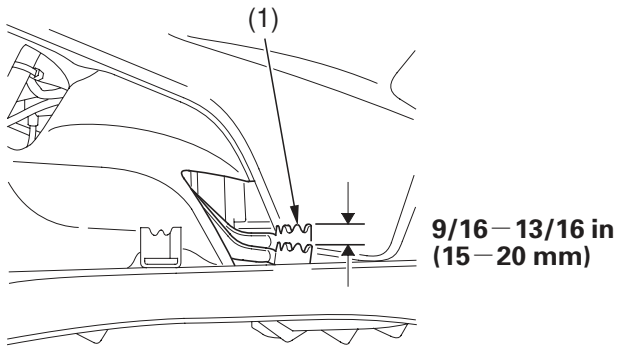

## Rear Brake Pedal Freeplay

RIGHT SIDE

(1) rear brake pedal

### Inspection

Measure the distance the rear brake pedal (1) moves before the brake starts to take hold. Freeplay, measurement at the tip of the end of the pedal, should be:

9/16 - 13/16 in (15 - 20 mm)

If necessary, adjust to the specified range.