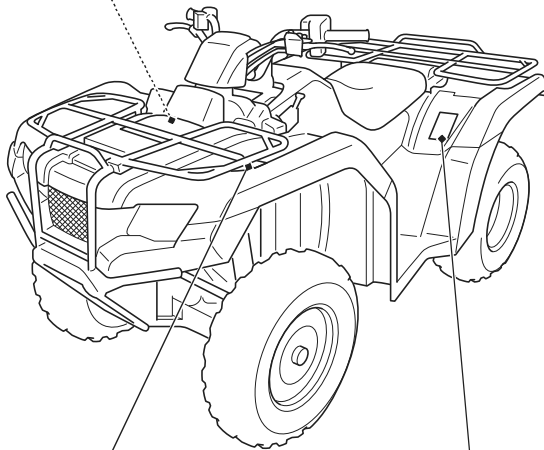

Safety Labels

⚠ WARNING

Overloading this ATV or carrying cargo improperly can change handling, stability and braking performance and can lead to an accident.

Never exceed the maximum front cargo limit of : 66 lbs (30 kg).

Refer to instructions in the Owner's Manual.

⚠ WARNING

Improper tire pressure or overloading can cause loss of control.

Loss of control can result in severe injury or death.

- Cold tire pressure :
Front : 4.4psi (30kPa)
Rear : 4.4psi (30kPa)
- Maximum weight capacity : 485lbs. (220kg)