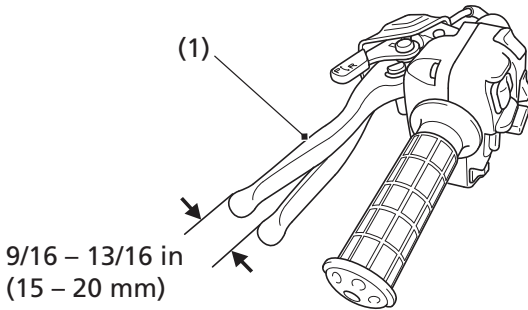

Rear Brake Lever Freeplay

LEFT HANDLEBAR

(1) rear brake lever/parking brake lever

Inspection

Measure the distance the rear brake lever/parking brake lever (1) moves before the brake starts to take hold. Freeplay (measurement at the tip of the end of the brake lever) should be:

9/16 - 13/16 in (15 - 20 mm)

If necessary, adjust to the specified range.