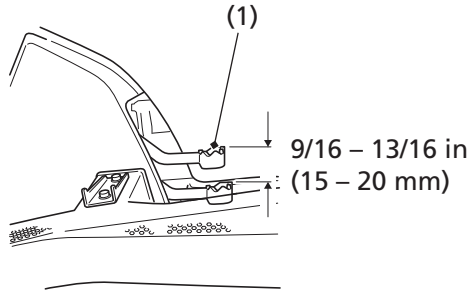

Rear Brake Pedal Freeplay

RIGHT SIDE

(1) rear brake pedal

Inspection

Measure the distance the rear brake pedal (1) moves before the brake starts to take hold. Freeplay, measurement at the tip of the end of the pedal, should be:

9/16 - 13/16 in (15 - 20 mm)

If necessary, adjust to the specified range.