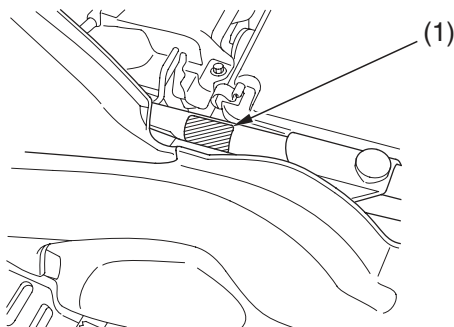

Vehicle Identification

Color Label & Code

The color label (1) is attached to the frame under the seat. Remove the seat (page 106) to check the label.

The color code is helpful when ordering replacement parts. You may record the color and code in the Quick Reference section at the rear of this manual.

UNDER SEAT

(1) color label