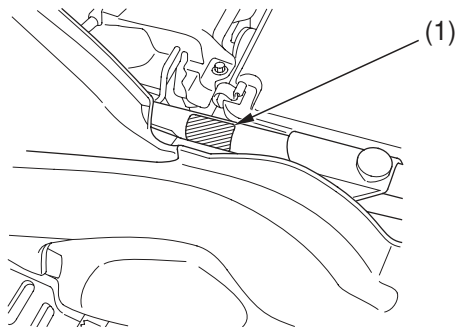

Vehicle Identification

Color Label & Code

The color label (1) is attached to the frame under the seat. Remove the seat (page 106) to check the label.

The color code is helpful when ordering replacement parts. You may record the color and code in the Quick Reference section at the rear of this manual.

UNDER SEAT

(1) color label