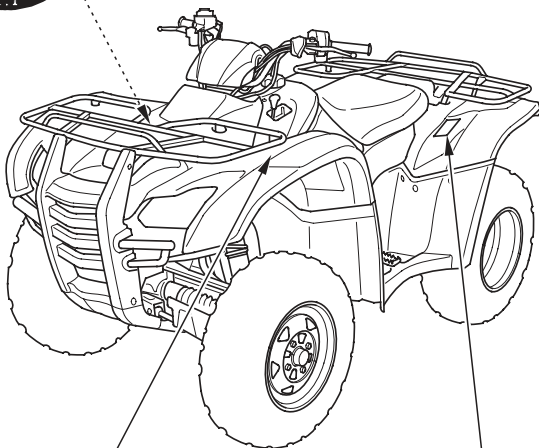

# Safety Labels

**⚠ WARNING**

Overloading this ATV or carrying cargo improperly can change handling, stability and braking performance and can lead to an accident.

Never exceed the maximum front cargo limit of: **66lbs (30kg)**.

Refer to instructions in the Owner's Manual.

**⚠ WARNING**

Improper tire pressure or overloading can cause loss of control. Loss of control can result in severe injury or death.

- Cold tire pressure :  
Front : **4.4psi (30kPa)**  
Rear : **4.4psi (30kPa)**
- Maximum weight capacity : **485lbs. (220kg)**