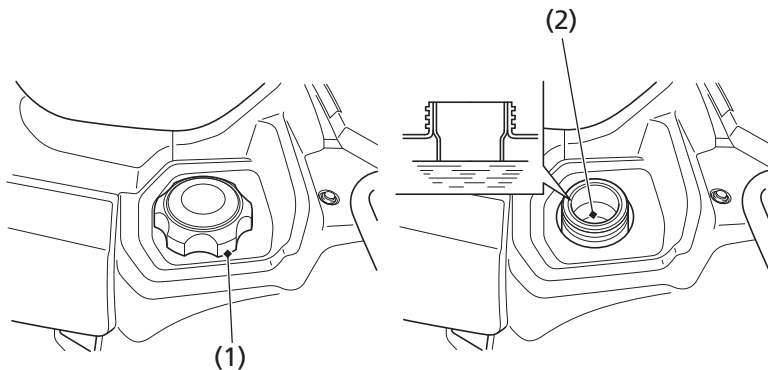

Fuel

Fuel Capacity

Fuel tank capacity, including reserve:

3.88 US gal (14.7 ℓ)

Reserve capacity:

1.29 US gal (4.9 ℓ)

When there is only one segment left in the fuel gauge ([page 25](#)), fuel will be low and you should refuel as soon as possible.

Refueling Procedure

Refer to *Safety Precautions* on [page 107](#).

(1) fuel fill cap

(2) bottom of filler neck