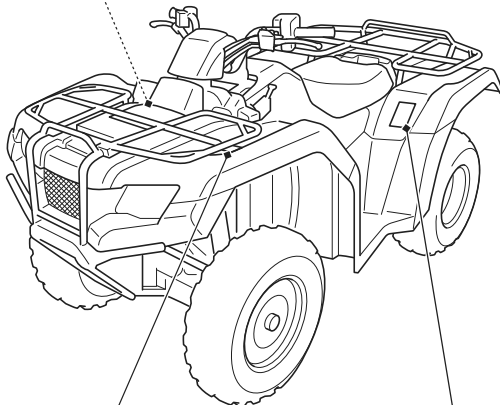

Safety Labels

⚠ WARNING

Overloading this ATV or carrying cargo improperly can change handling, stability and braking performance and can lead to an accident.

Never exceed the maximum front cargo limit of : 66 lbs (30 kg).

Refer to instructions in the Owner's Manual.

⚠ WARNING

Improper tire pressure or overloading can cause loss of control.

Loss of control can result in severe injury or death.

- Cold tire pressure :
Front : 4.4psi (30kPa)
Rear : 4.4psi (30kPa)
- Maximum weight capacity : 485lbs. (220kg)