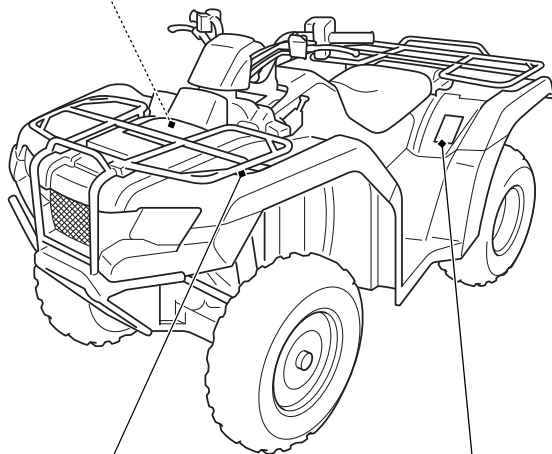

Safety Labels

⚠ WARNING

Overloading this ATV or carrying cargo improperly can change handling, stability and braking performance and can lead to an accident.

Never exceed the maximum front cargo limit of : 66 lbs (30 kg).

Refer to instructions in the Owner's Manual.

⚠ WARNING

Improper tire pressure or overloading can cause loss of control.

Loss of control can result in severe injury or death.

- Cold tire pressure :
Front : 4.4psi (30kPa)
Rear : 4.4psi (30kPa)
- Maximum weight capacity : 485lbs. (220kg)