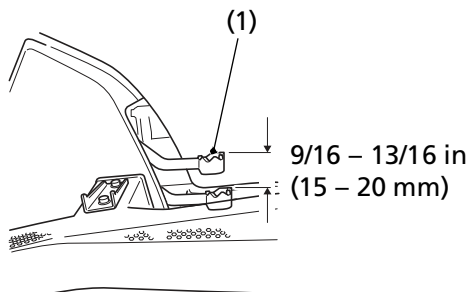

Rear Brake Pedal Freeplay

RIGHT SIDE

(1) rear brake pedal

Inspection

Measure the distance the rear brake pedal (1) moves before the brake starts to take hold. Freeplay, measurement at the tip of the end of the pedal, should be:

9/16 – 13/16 in (15 – 20 mm)

If necessary, adjust to the specified range.