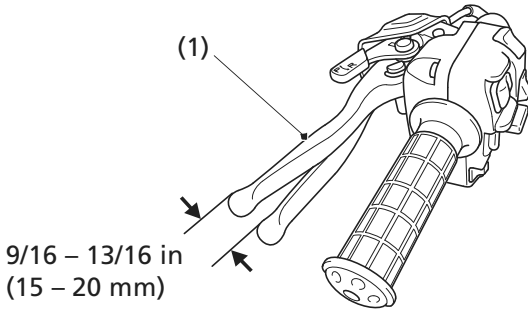

Rear Brake Lever Freeplay

LEFT HANDLEBAR

(1) rear brake lever/parking brake lever

Inspection

Measure the distance the rear brake lever/parking brake lever (1) moves before the brake starts to take hold. Freeplay (measurement at the tip of the end of the brake lever) should be:

9/16 - 13/16 in (15 - 20 mm)

If necessary, adjust to the specified range.