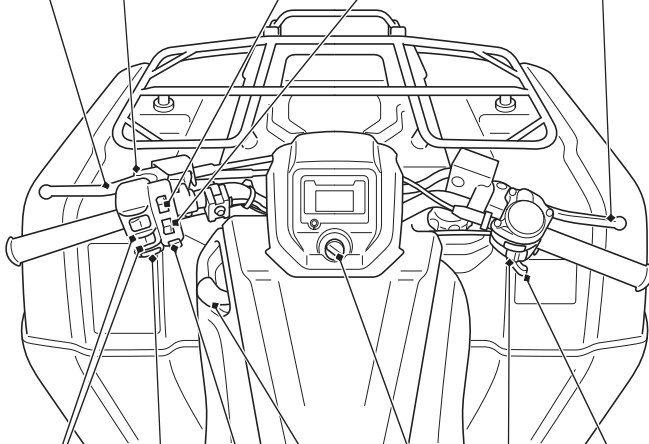

Operation Component Locations

rear brake lever/
parking brake lever

headlight dimmer switch

P/R lever

headlight switch

front brake lever

gearshift
switches

start button

engine stop switch

throttle lever

drive mode select
switch

ignition switch

2WD/4WD select lever