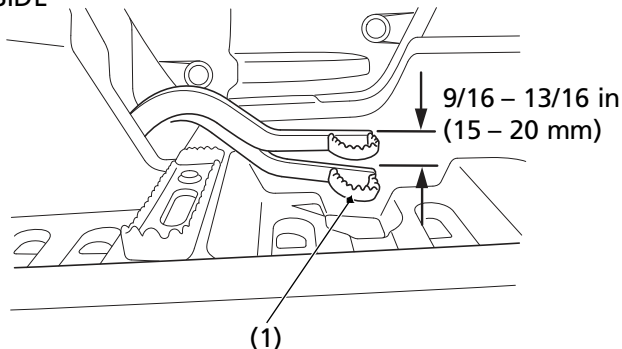

Rear Brake Pedal Freeplay

RIGHT SIDE

(1) rear brake pedal

Inspection

Measure the distance the rear brake pedal (1) moves before the brake starts to take hold. Freeplay, measurement at the tip of the pedal, should be:

$9/16 - 13/16$ in (15 - 20 mm)

If necessary, adjust to the specified range.