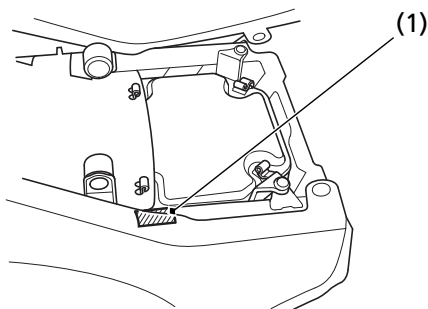

## Color Label & Code

The color label (1) is attached to the frame under the seat. Remove the seat (page 87) to check the label.

The color code is helpful when ordering replacement parts. You may record the color and code in the Quick Reference section at the rear of this manual.

### UNDER SEAT

(1) color label