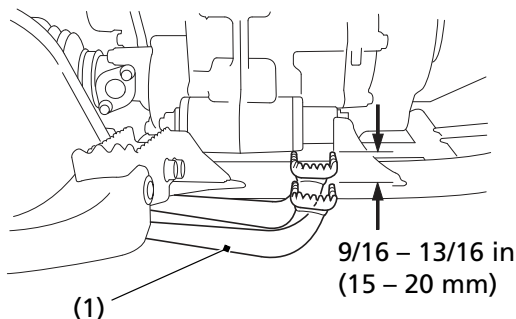

Rear Brake Pedal Freeplay

RIGHT SIDE

(1) rear brake pedal

Inspection

Measure the distance the rear brake pedal (1) moves before the brake starts to take hold. Freeplay, measurement at the tip of the end of the pedal, should be:

9/16 - 13/16 in (15 - 20 mm)

If necessary, adjust to the specified range.