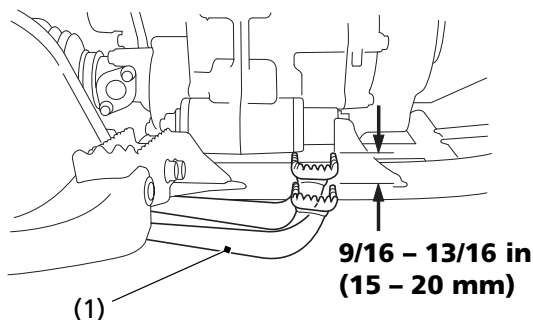

Brakes

Rear Brake Pedal Freeplay

RIGHT SIDE

(1) rear brake pedal

Inspection

Measure the distance the rear brake pedal (1) moves before the brake starts to take hold. Freeplay, measurement at the tip of the end of the pedal, should be:

9/16 - 13/16 in (15 - 20 mm)

If necessary, adjust to the specified range.