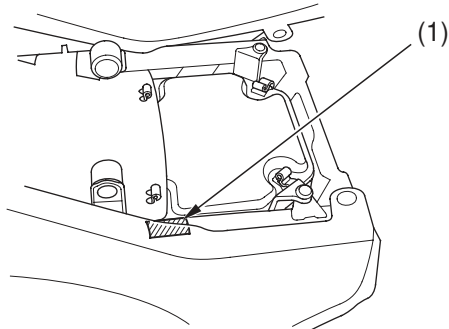

Vehicle Identification

Color Label & Code

The color label (1) is attached to the frame under the seat. Remove the seat (page 86) to check the label.

The color code is helpful when ordering replacement parts. You may record the color and code in the Quick Reference section at the rear of this manual.

UNDER SEAT

(1) color label