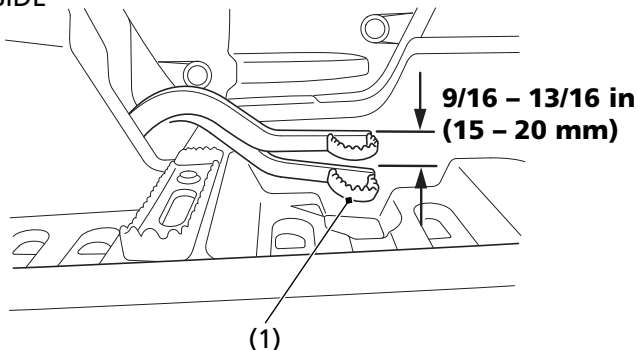

Rear Brake Pedal Freeplay

RIGHT SIDE

(1) rear brake pedal

Inspection

Measure the distance the rear brake pedal (1) moves before the brake starts to take hold. Freeplay, measurement at the tip of the pedal, should be:

9/16 – 13/16 in (15 – 20 mm)

If necessary, adjust to the specified range.