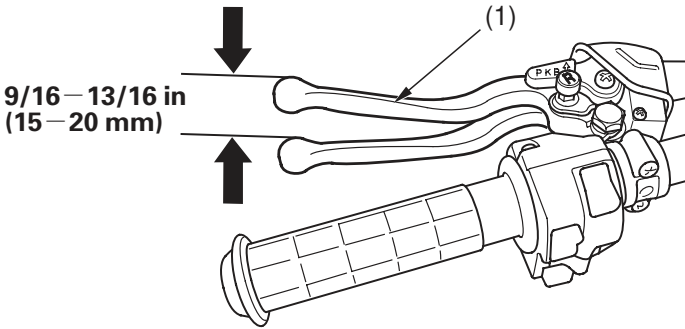

Rear Brake Lever Freeplay

LEFT HANDLEBAR

(1) rear brake lever/parking brake lever

Inspection

Measure the distance the rear brake lever /parking brake lever (1) moves before the brake starts to take hold. Freeplay, measurement at the tip of the end of the brake lever, should be:

9/16 - 13/16 in (15 - 20 mm)

If necessary, adjust to the specified range.