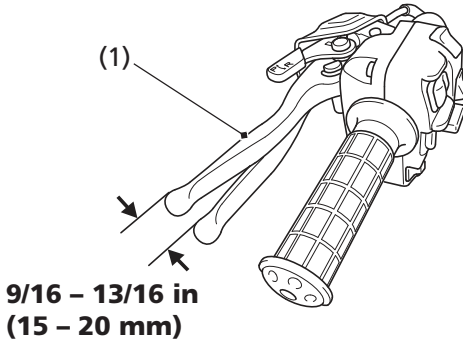

Rear Brake Lever Freeplay

LEFT HANDLEBAR

(1) rear brake lever/parking brake lever

Inspection

Measure the distance the rear brake lever/parking brake lever (1) moves before the brake starts to take hold. Freeplay, (measurement at the tip of the end of the brake lever), should be:

9/16 – 13/16 in (15 – 20 mm)

If necessary, adjust to the specified range.