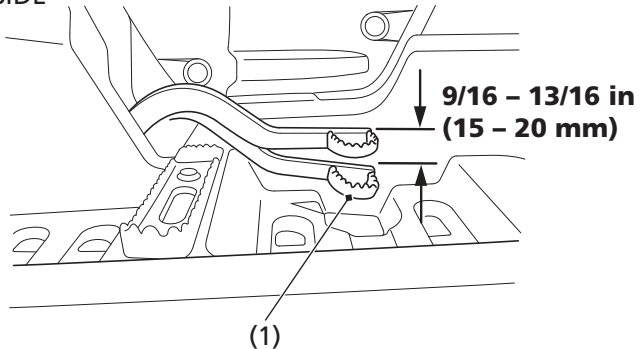

## Rear Brake Pedal Freeplay

RIGHT SIDE

**(1)** rear brake pedal

### Inspection

Measure the distance the rear brake pedal (1) moves before the brake starts to take hold. Freeplay, measurement at the tip of the end of the pedal, should be:

**9/16 - 13/16 in (15 - 20 mm)**

If necessary, adjust to the specified range.