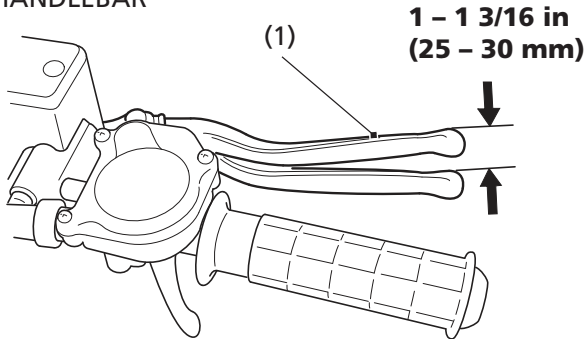

## Front Brake Lever Freeplay & Shoe Lining Clearance

RIGHT HANDLEBAR

(1) front brake lever

1. Measure the distance the brake lever moves before the brakes start to take hold. Freeplay, measured at the tip of the front brake lever (1) should be:  
1 - 1 3/16 in (25 - 30 mm)