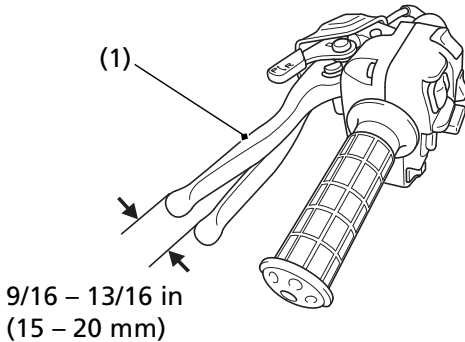

Rear Brake Lever Freeplay

LEFT HANDLEBAR

(1) rear brake lever/parking brake lever

Inspection

Measure the distance the rear brake lever/parking brake lever (1) moves before the brake starts to take hold. Freeplay, (measurement at the tip of the end of the brake lever), should be:

9/16 - 13/16 in (15 - 20 mm)

If necessary, adjust to the specified range.