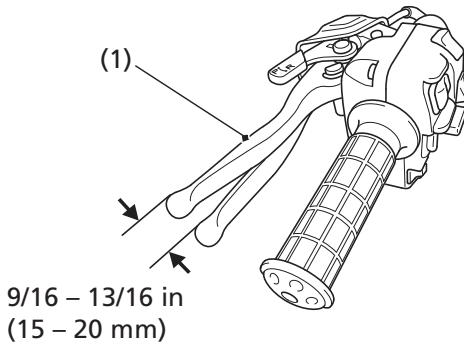

Rear Brake Lever Freeplay

LEFT HANDLEBAR

(1) rear brake lever/parking brake lever

Inspection

Measure the distance the rear brake lever/parking brake lever (1) moves before the brake starts to take hold. Freeplay, (measurement at the tip of the end of the brake lever), should be:

9/16 - 13/16 in (15 - 20 mm)

If necessary, adjust to the specified range.