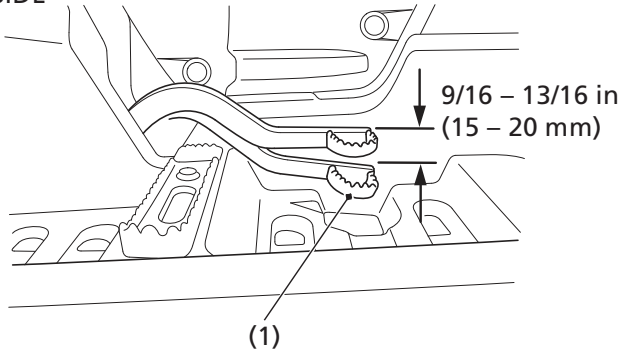

## Rear Brake Pedal Freeplay

RIGHT SIDE

(1) rear brake pedal

### Inspection

Measure the distance the rear brake pedal (1) moves before the brake starts to take hold. Freeplay, measurement at the tip of the end of the pedal, should be:

**9/16 – 13/16 in (15 – 20 mm)**

If necessary, adjust to the specified range.